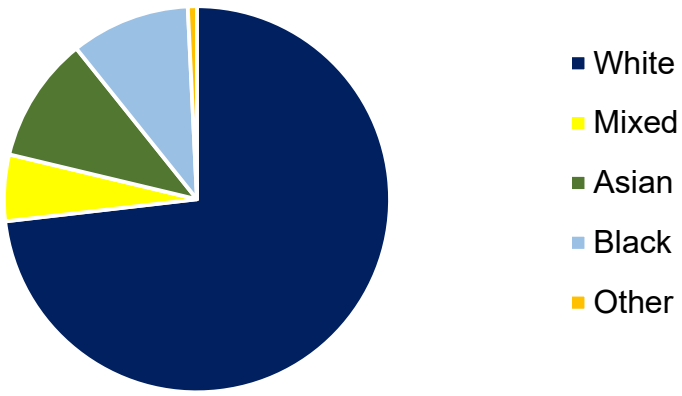

Population breakdown by Ethnicity: **Birmingham**

Population breakdown by Ethnicity: **Erdington Constituency**

@BhamCityCouncil

@birminghamcitycouncil

@birminghamcitycouncil

[birmingham.gov.uk](http://birmingham.gov.uk)