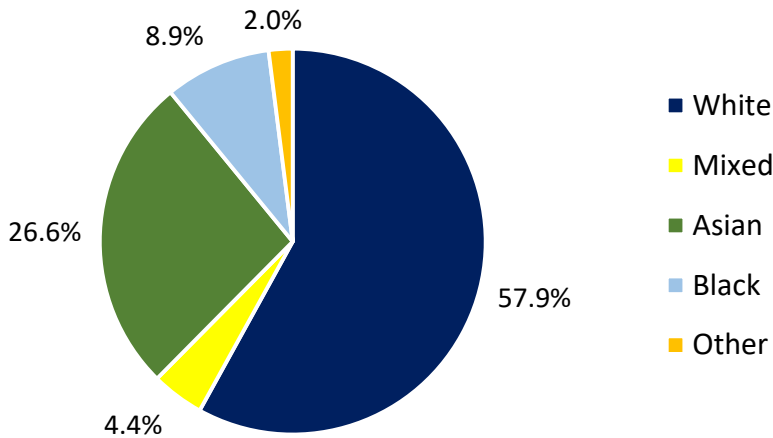

Population breakdown by Ethnicity: **Birmingham**

Population breakdown by Ethnicity: **Erdington Constituency**

@BhamCityCouncil

@birminghamcitycouncil

@birminghamcitycouncil

[birmingham.gov.uk](http://birmingham.gov.uk)